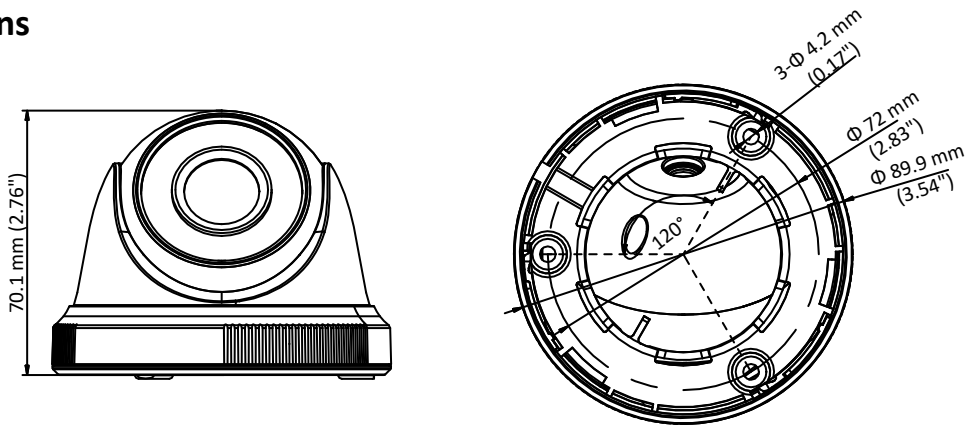

Dimensions