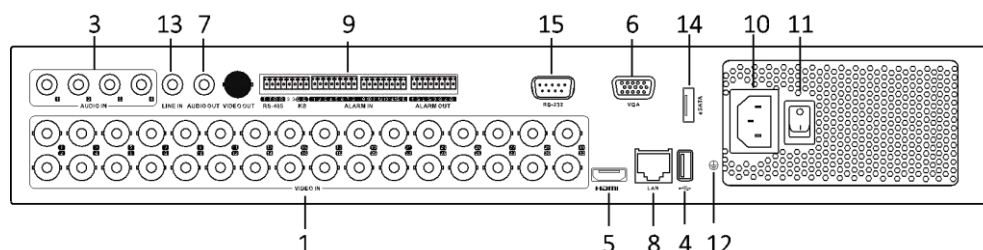

Physical Interfaces

Index	Description	Index	Description
1	VIDEO IN	9	RS-485 Serial Interface, Keyboard Interface, ALARM IN and ALARM OUT
2	AUDIO IN, RCA Connector	10	100 to 240 VAC Power Input
3	USB Port	11	Power Switch
4	HDMI Interface	12	GND
5	VGA Interface	13	LINE IN
6	VGA AUDIO OUT	14	eSATA Interface
7	LAN Network Interface	15	RS-232 Serial Port
8	VIDEO IN