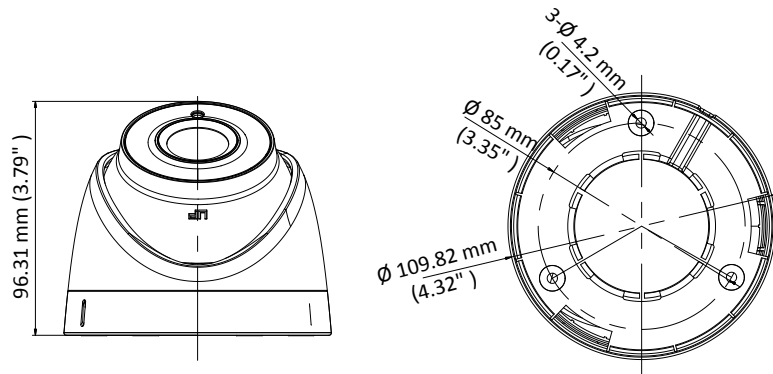

Order Models

DS-2CE78U8T-IT3

Dimension