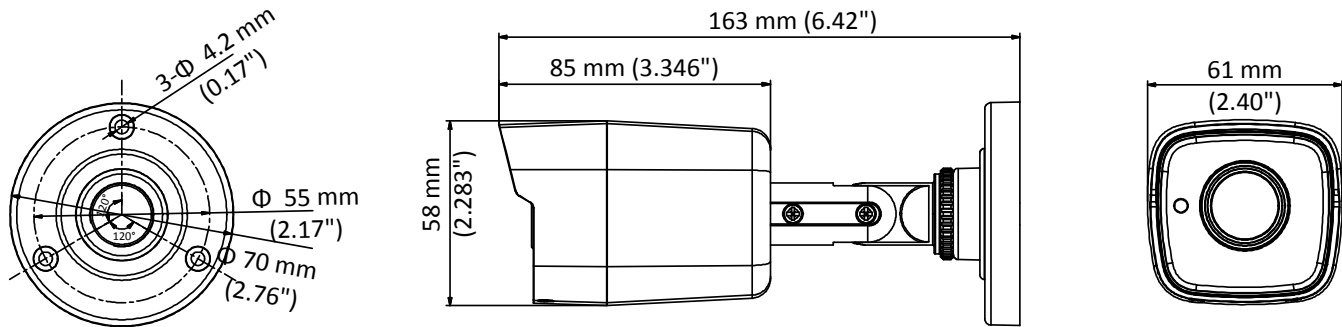

Order Model

DS-2CE16H0T-ITPF

Dimension