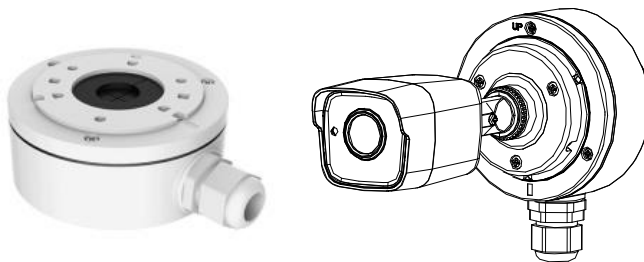

DS-2CE16H0T-ITPF 5 MP Bullet Camera

Key Features

- 5 MP high performance COMS
- 2560 × 1944 resolution
- 2.8 mm, 3.6 mm, 6 mm fixed lens
- EXIR 2.0, smart IR, up to 20 m IR distance
- OSD menu, 2D DNR, DWDR
- 4 in 1 video output (switchable TVI/AHD/CVI/CVBS)
- IP67
- Up the coax (HIKVISION-C)

Specification

Camera	
Image Sensor	5 MP CMOS image sensor
Resolution	2560 (H) × 1944 (V)
Min. Illumination	Color: 0.01 Lux @ (F1.2, AGC ON), 0 Lux with IR
Shutter Time	PAL: 1/25 s to 1/50, 000 s NTSC: 1/30 s to 1/50, 000 s
Lens	2.8 mm, 3.6 mm, 6 mm fixed lens
Horizontal Field of View	85.5° (2.8 mm), 80.1° (3.6 mm), 57.1° (6 mm)
Lens Mount	M12
Day & Night	IR cut filter
Angle Adjustment	Pan: 0° to 360°; Tilt: 0° to 180°; Rotate: 0° to 360°
Synchronization	Internal synchronization
Frame Rate	PAL: 5 MP@20fps, 4 MP@25fps, 1080p@25fps NTSC: 5 MP@20fps, 4 MP@30fps, 1080p@30fps
Menu	
AGC	Support
D/N Mode	Auto/Color/BW (Black and White)
White Balance	ATW/MWB
BLC	Support
DWDR (Digital Wide Dynamic Range)	Support
Language	English
Functions	Brightness, Sharpness, DNR , Mirror, Smart IR
Interface	
Video Output	1 HD analog output
Switch Button	TVI/AHD/CVI/CVBS
General	
Operating Conditions	-40 °C to 60 °C (-40 °F to 140 °F), humidity: 90% or less (non-condensation)
Power Supply	12 VDC ±25%
Power Consumption	Max. 4.3 W
Protection Level	IP67
Material	Plastic
IR Range	Up to 20 m
Communication	Up the coax, Protocol: HIKVISION-C (TVI output)
Dimensions	58 mm × 61 mm × 163 mm (2.28" × 2.40" × 6.42")
Weight	Approx. 350 g (0.77 lb.)

Order Model

DS-2CE16H0T-ITPF

Dimension

Accessory

DS-1280ZJ-XS Junction Box

Distributed by

HIKVISION

Headquarters