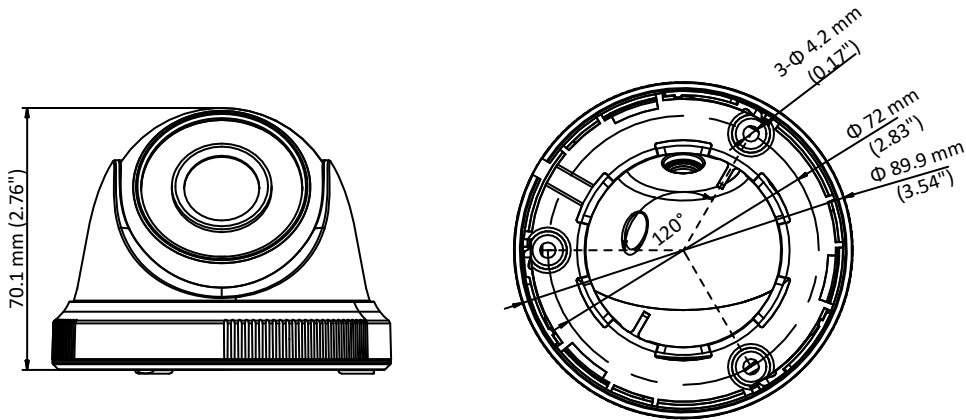

Dimensions