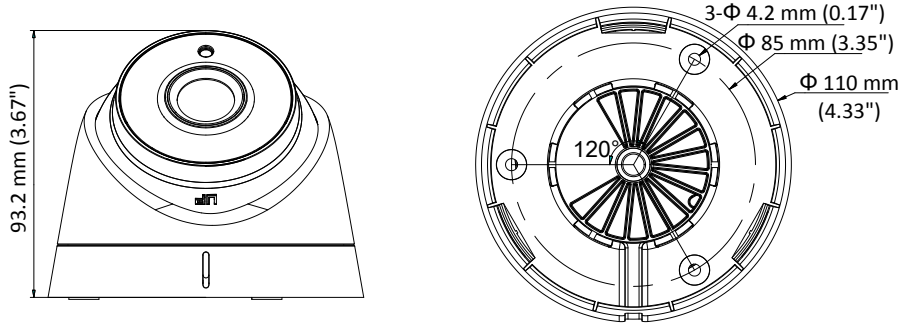

## Specification

<b>Camera</b>	
Image Sensor	2.0 megapixel progressive scan CMOS
Signal System	PAL/NTSC
Frame Rate	PAL: 1080p@25fps NTSC: 1080p@30fps
Resolution	1920 (H) × 1080 (V)
Min. illumination	Color: 0.005 Lux @ (F2.0, AGC ON), 0 Lux with IR
Shutter Time	PAL: 1/25 s to 1/50, 000 s NTSC: 1/30 s to 1/50, 000 s
Slow Shutter	Max.: 16 times
Lens	2.8 mm, 3.6 mm, 6 mm, 8 mm, 12 mm fixed focal lens
Horizontal Field of View	103.5° (2.8 mm), 82.6° (3.6 mm), 54.4° (6 mm), 38° (8 mm), 24.4° (12 mm)
Lens Mount	M12
Day & Night	IR cut filter
Angle Adjustment	Pan: 0° to 360°, Tilt: 0° to 75°, Rotate: 0° to 360°
Synchronization	Internal synchronization
WDR (Wide Dynamic Range)	> 120 dB
<b>Menu</b>	
AGC	Support
Day/Night Mode	Auto/Color/BW (Black and White)
White Balance	ATW/MANUAL
Privacy Mask	ON/OFF, 4 programmable privacy masks
Motion Detection	4 programmable motion areas
Backlight Compensation	WDR/BLC/HLC/OFF
3D DNR (Digital Noise Reduction)	On
Language	English, Chinese
Functions	Brightness, Sharpness, Mirror, Smart IR
<b>Interface</b>	
Video Output	1 HD analog output
<b>General</b>	
Operating Conditions	-40 °C to 60 °C (-40 °F to 140 °F), humidity: 90% or less (non-condensation)
Power Supply	12 VDC ± 25%
Power Consumption	Max. 4W
Ingress Protection	IP67
Material	Metal
IR Range	Up to 40 m
Communication	Up the coax, Protocol: HIKVISION-C (TVI output)
Dimensions	Φ 110 mm × 93.2 mm (Φ 4.33" × 3.67")
Weight	350 g (0.77 lb.)

## Dimension