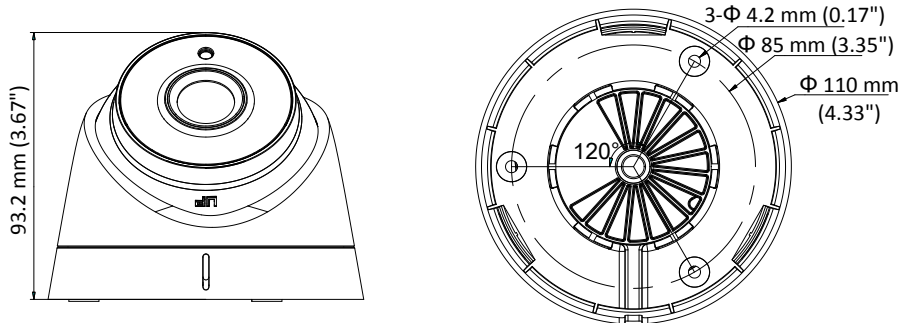

## Specification

<b>Camera</b>	
Image Sensor	2.0 megapixel progressive scan CMOS
Signal System	PAL/NTSC
Frame Rate	PAL: 1080p@25fps NTSC: 1080p@30fps
Resolution	1920 (H) × 1080 (V)
Min. illumination	Color: 0.005 Lux @ (F2.0, AGC ON), 0 Lux with IR
Shutter Time	PAL: 1/25 s to 1/50, 000 s NTSC: 1/30 s to 1/50, 000 s
Slow Shutter	Max.: 16 times
Lens	2.8 mm, 3.6 mm, 6 mm, fixed focal lens
Horizontal Field of View	103.5° (2.8 mm), 82.6° (3.6 mm), 54.4° (6 mm)
Lens Mount	M12
Day & Night	IR cut filter
Angle Adjustment	Pan: 0° to 360°, Tilt: 0° to 75°, Rotate: 0° to 360°
Synchronization	Internal synchronization
WDR (Wide Dynamic Range)	> 120 dB
<b>Menu</b>	
AGC	Support
Day/Night Mode	Auto/Color/BW (Black and White)
White Balance	ATW/ MANUAL
Privacy Mask	ON/OFF, 4 programmable privacy masks
Motion Detection	4 programmable motion areas
Backlight Compensation	WDR/BLC/HLC/OFF
3D DNR (Digital Noise Reduction)	On
Language	English, Chinese
Functions	Brightness, Sharpness, Mirror, Smart IR
<b>Interface</b>	
Video Output	1 HD analog output
<b>General</b>	
Operating Conditions	-40 °C to 60 °C (-40 °F to 140 °F), humidity: 90% or less (non-condensation)
Power Supply	12 VDC ± 25%
Power Consumption	Max. 3.5 W
Ingress Protection	IP67
Material	Metal
IR Range	Up to 20 m
Communication	Up the coax, Protocol: HIKVISION-C (TVI output)
Dimensions	Φ 110 mm × 93.2 mm (Φ 4.33" × 3.67")
Weight	350 g (0.77 lb.)

## Dimension