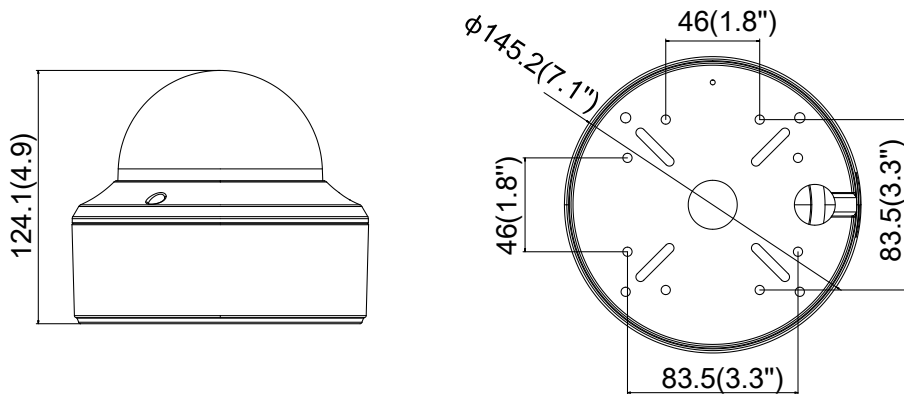

Specifications

Camera	
Image Sensor	2 MP CMOS Image Sensor
Signal System	PAL/NTSC
Effective Pixels	1928 (H) × 1088 (V)
Min. illumination	0.01 Lux @ (F1.2, AGC ON), 0 Lux with IR
Shutter Time	1/25 s (1/30 s) to 1/50,000s
Lens	Motorized vari-focal lens, 2.8 to 12 mm
Horizontal Field of View	100° to 35.1°
Lens Mount	φ14
Day & Night	ICR
Angle Adjustment	Pan: 0° to 355°; Tilt:0° to 75°; Rotate: 0° to 355°
Synchronization	Internal synchronization
WDR	> 120 dB
Video Frame Rate	1080p@25fps/1080p@30fps
HD Video Output	1 HD analog output
S/N Ratio	> 62 dB
Menu	
AGC	Support
D/N Mode	Color/BW/SMART
White Balance	ATW/MWB
BLC	Support
Functions	Wide Dynamic Range, Digital noise reduction, Mirror, SMART IR
General	
Operating Conditions	-40 °C to 60 °C (-40 °F to 140 °F), Humidity 90% or less (non-condensing)
Power Supply	12 VDC ± 15% -A: 12 VDC, 24 VAC ± 15%
Power Consumption	Max. 4.5 W -A: Max. 6.5 W
Protection Level	IP66
IR Range	Up to 40 m
Communication	Up the coax, Protocol: HIKVISION-C (TVI output)
Dimensions	Φ 145.2 mm × 124.1 mm (Φ 5.72" × 4.89")
Weight	Approx. 1600 g (3.53 lb.)

Order Models

DS-2CE56D7T-VPIT3Z, DS-2CE56D7T-AVPIT3Z

Dimensions

Unit: mm

Accessories

DS-1273ZJ-140
Wall Mounting

DS-1275ZJ
Vertical Pole Mounting

DS-1276ZJ
Corner Mounting