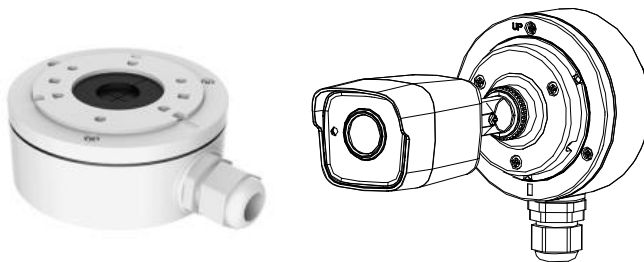

## DS-2CE16H0T-ITPF 5 MP Bullet Camera

### Key Features

- 5 MP high performance COMS
- 2560 × 1944 resolution
- 2.8 mm, 3.6 mm, 6 mm fixed lens
- EXIR 2.0, smart IR, up to 20 m IR distance
- OSD menu, 2D DNR, DWDR
- 4 in 1 video output (switchable TVI/AHD/CVI/CVBS)
- IP67
- Up the coax (HIKVISION-C)

## Specification

<b>Camera</b>	
Image Sensor	5 MP CMOS image sensor
Resolution	2560 (H) × 1944 (V)
Min. Illumination	Color: 0.01 Lux @ (F1.2, AGC ON), 0 Lux with IR
Shutter Time	PAL: 1/25 s to 1/50, 000 s NTSC: 1/30 s to 1/50, 000 s
Lens	2.8 mm, 3.6 mm, 6 mm fixed lens
Horizontal Field of View	85.5° (2.8 mm), 80.1° (3.6 mm), 57.1° (6 mm)
Lens Mount	M12
Day & Night	IR cut filter
Angle Adjustment	Pan: 0° to 360°; Tilt: 0° to 180°; Rotate: 0° to 360°
Synchronization	Internal synchronization
Frame Rate	PAL: 5 MP@20fps, 4 MP@25fps, 1080p@25fps NTSC: 5 MP@20fps, 4 MP@30fps, 1080p@30fps
<b>Menu</b>	
AGC	Support
D/N Mode	Auto/Color/BW (Black and White)
White Balance	ATW/MWB
BLC	Support
DWDR (Digital Wide Dynamic Range)	Support
Language	English
Functions	Brightness, Sharpness, DNR , Mirror, Smart IR
<b>Interface</b>	
Video Output	1 HD analog output
Switch Button	TVI/AHD/CVI/CVBS
<b>General</b>	
Operating Conditions	-40 °C to 60 °C (-40 °F to 140 °F), humidity: 90% or less (non-condensation)
Power Supply	12 VDC ±25%
Power Consumption	Max. 4.3 W
Protection Level	IP67
Material	Plastic
IR Range	Up to 20 m
Communication	Up the coax, Protocol: HIKVISION-C (TVI output)
Dimensions	58 mm × 61 mm × 163 mm (2.28" × 2.40" × 6.42")
Weight	Approx. 350 g (0.77 lb.)

**Order Model**

DS-2CE16H0T-ITPF

**Dimension**

**Accessory**

DS-1280ZJ-XS Junction Box

Distributed by

**HIKVISION**

**Headquarters**