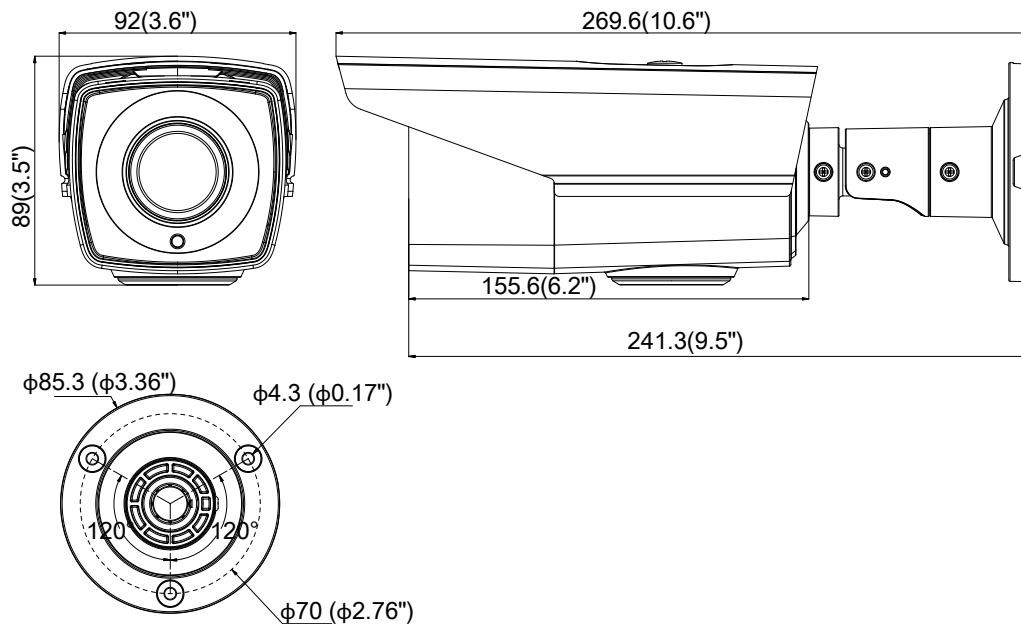

DS-2CE1AD0T-VFIR3F HD 1080p IR Bullet Camera

Key Features

- 2 megapixel high performance CMOS
- Analog HD output, up to 1080p resolution
- Day/Night switch
- Smart IR
- Up to 40 m IR distance
- Switchable TVI/AHD/CVI/CVBS
- IP66

Specifications

Camera	
Image Sensor	2MP CMOS image sensor
Signal System	PAL/NTSC
Effective Pixels	1920 (H) × 1080 (V)
Min. illumination	0.01 Lux@(F1.2,AGC ON), 0 Lux with IR
Shutter Time	1/25 (1/30) s to 1/50,000 s
Lens	2.8 - 12 mm @ F1.4
	Angle of view: 102.25° - 32 °
Lens Mount	Φ14
Day & Night	ICR
Angle Adjustment	Pan: 0° to 360°, Tilt: 0° to 90°, Rotation: 0° to 360°
Synchronization	Internal synchronization
Video Frame Rate	1080p@25fps/1080p@30fps
HD Video Output	1 analog HD output
S/N Ratio	>62 dB
General	
Operating Conditions	-40 °C to 60 °C (-40 °F to 140 °F), Humidity 90% or less (non-condensation)
Power Supply	12 VDC ± 15%
Power Consumption	Max. 4 W
Protection Level	IP66
IR Range	Up to 40 m
Dimensions	92mm×84.8mm×269.6mm (3.62"×3.34"×3.34")
Weight	Approx. 900g (1.98lb)

Order Model

DS-2CE1AD0T-VFIR3F

Dimensions

Unit: mm

Accessories

DS-1275ZJ
Vertical Pole Mounting

DS-1280ZJ-S
Junction Box

DS-1H18
Video Balun