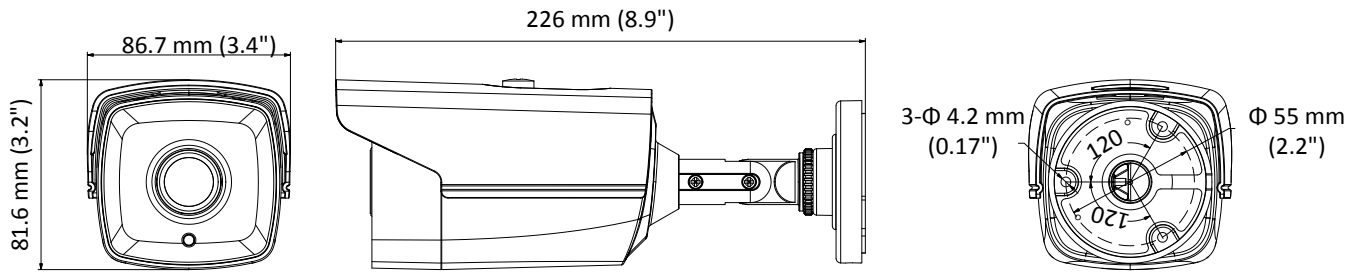

Dimensions