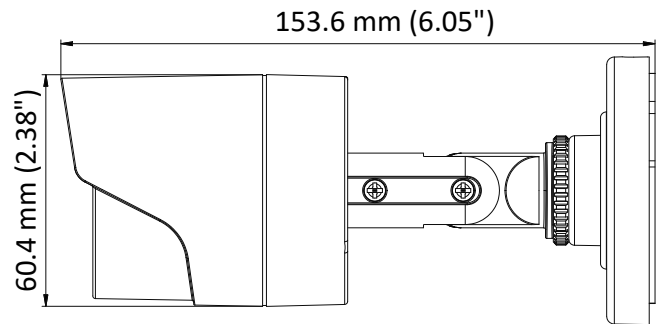

Dimensions