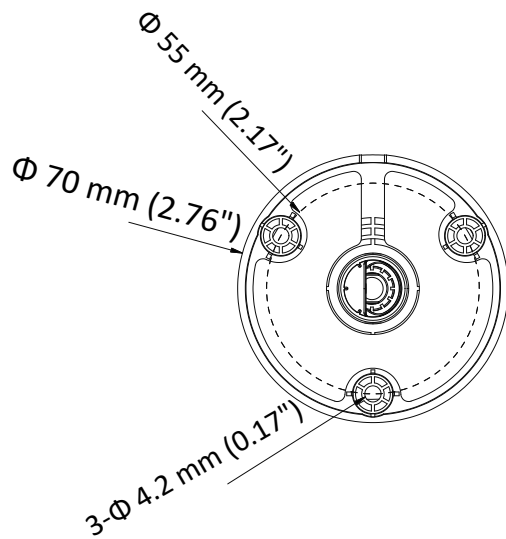

Dimensions