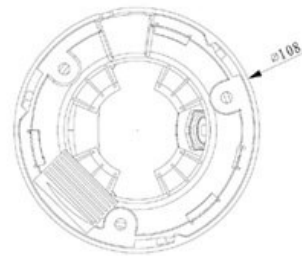

CP-UNC-DA10L3S**1 MP HD IP Dome Camera - 30Mtr.****Main Features**

- 1/4" 1MP PS CMOS Image Sensor
- Max 25/30fps@720P
- H.264 and MJPEG dual-stream encoding
- DWDR, Day/Night (ICR), Auto Iris, 3DNR, AWB, AGC, BLC
- 3.6mm fixed lens (2.8mm optional)
- IR Range of 30 Mtrs, IP67, PoE
- Mobile Software: iCMOB, gCMOB
- CMS Software: KVMS Pro, vOptimus Pro

CP- UNC-DA10L3S

1 MP HD IP Dome Camera - 30Mtr.

Feature

Image Sensor
Effective Pixels
Minimum Illumination
Shutter Speed
White Balance
Lens
Gain Control (AGC)
Back Light Compensation
Video Compression
S/N Ratio
Video Streaming
Resolution
Privacy Mask
ICR
Protocol
Ethernet
User Account
Smart Phone
IR
Operating Temperature
Power Source
Power Consumption
Weatherproof Standard
Dimension
Weight

Specification

1/4" 1MP Progressive scan CMOS
1280(H) x 720(V)
0.1Lux/F2.0(Color), 0Lux/F2.0(IR on)
Auto/Manual, 1/3s~1/30000s
Auto/Manual
3.6mm fixed lens (2.8mm optional)
Auto/Manual
BLC/ HLC/ DWDR
H.264/H.264H/ H.264B/MJPEG
More than 50dB
Main Stream: 720P(1 ~ 25/30fps), Extra Stream: D1/CIF(1 ~ 25/30fps)
720P(1280×720)/ D1(704×576/704×480) /CIF(352×288/352×240)
Up to 4 areas
Auto (ICR)/Color/B/W
HTTP;TCP;ARP;RTSP;RTP;UDP;SMTP;FTP;DHCP;DNS;DDNS;IPv4/v6;QoS;UPnP;NTP, ONVIF, CGI
RJ-45 (10/100Base-T)
20 Users
iPhone, iPad, Android Phone
IR Range of 30 Mtr.
-30°C~+60°C , Less than 95%RH
DC12V, PoE (802.3af)
<4W(IR on)
IP67
Φ84mm×108mm
0.23Kg(with package 0.387Kg)