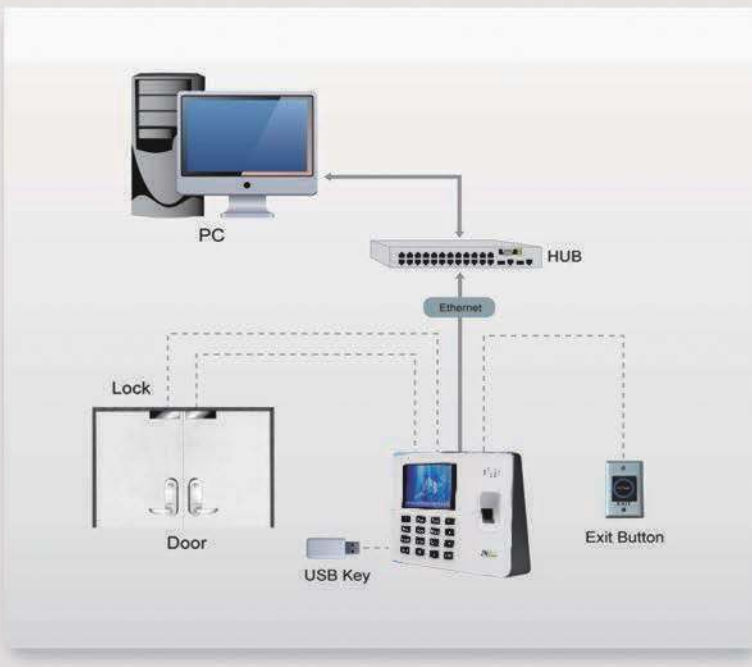

You can use Excel; you can be an excellent Workforce Management Manager!

K60 Internet SSR Fingerprint Time Clock

Introduction

K60 is a fingerprint time & attendance and access control terminal, which can connect with third party electric lock, exit button. With SSR report(self-service Report) stored in the time clock. The 2.8inch TFT screen can display more information vividly, including fingerprint image and verification result etc. TCP/IP communication is a standard function which makes sure the data transmission between terminal and PC can be easily done within several seconds. Internal backup battery insures the device working normally when the power cut off suddenly. It's an ideal product for SMB market.

Features:

- TCP/IP, USB-host
- Color TFT screen with GUI interface for easy using
- Built-in latest fingerprint algorithm V10.0
- Built-in SSR excel software, OpenOffice, org, libreOffice
- Multi languages
- Short keys to select the IN or Out status
- Backup battery
- Simple access control or external bell

Configuration:

Specifications:

Display	2.8 inch TFT Screen
Fingerprint Capacity	1000
ID Card Capacity	1000
Record Capacity	50,000
Communication	TCP/IP, USB-host
Standard Functions	Workcode, SMS, DLST, Self-Service Query, T9input, SSR report, Automatic Status Switch , 9 digit User ID, ID card, backup battery, simple access control or external bell.
Power Supply	DC 5V 1A
Operating Temp.	0°C - 45°C
Operating Humidity	20%-80%
Dimension	185*140*30